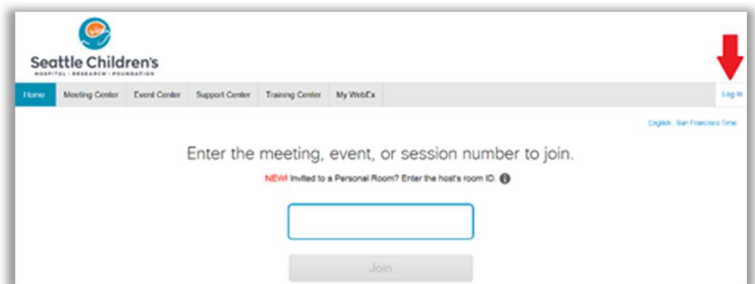

Join WebEx from a Browser

Seattle Children's IT recommends using Internet Explorer as you WebEx browser. The WebEx add-on has been installed for you.

1 Browse to

2

- Enter meeting number
- Select **Join**

3 Select **Login** at the top right corner

4

- To join the **audio**, select **I Will Call In** from the Select Audio Connection menu
- Follow prompts to enter
 - access code
 - attendee ID

5 To join **video**, choose your camera or no video from the Select Video Connect menu